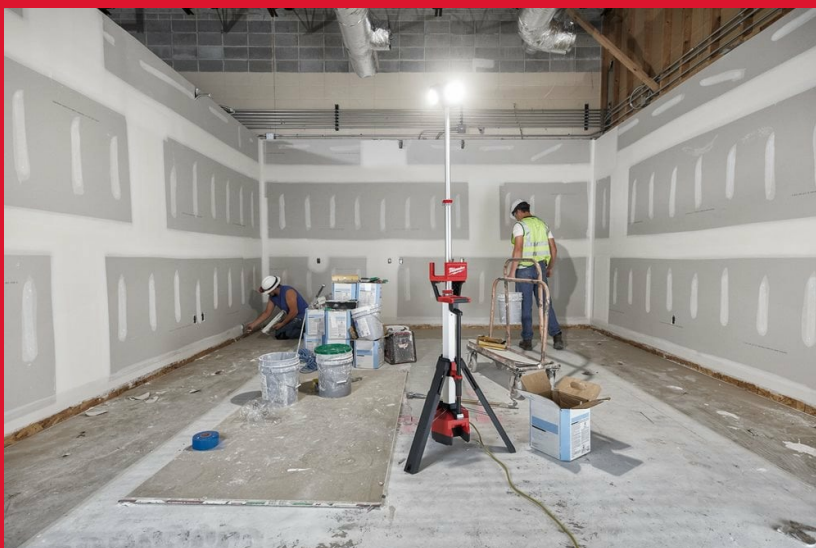

M18 HOSALC-O

M18™ HIGH OUTPUT STAND AREA LIGHT CHARGER

- 6000 lumens TRUEVIEW™ of High Definition Output
- Up to 10 hours of run time on M18™ REDLITHIUM™ 8.0 Ah battery pack
- 3 impact resistant adjustable heads with highly durable lens can be rotated 180° vertically and pivoted 240° horizontally to have the perfect workplace illumination
- Integrated M18™ charger and 2.1 AMP USB output for USB device charging
- AC/DC versatility: Powered by MILWAUKEE® M18™ batteries, or mains plug supply
- IP34 rating, the light is protected from dust and splashing waters
- Extendable mast which reaches from 1 m to over 2.2 m to light up workspaces from top without casting shadows
- Compact footprint with low centre of gravity and impact resistant reinforced nylon legs to protect against abusive jobsite conditions
- Full length carry handle rail that allows balanced carry with all available M18™ REDLITHIUM™ batteries
- Low battery indicator, light flashes when battery pack is low on charge

REDLITHIUM™

Max. light output High/Medium/Low/Strobe	6000/ 4000/ 1700/- (lumens)
Max. run time with M18 HB8 battery [h]	3.5/ 5/ 10
Weight with battery pack (EPTA) (kg)	11 (M18 HB8)
Kit included	No batteries supplied, No charger supplied, No kitbox or bag supplied
Article Number	4933478116