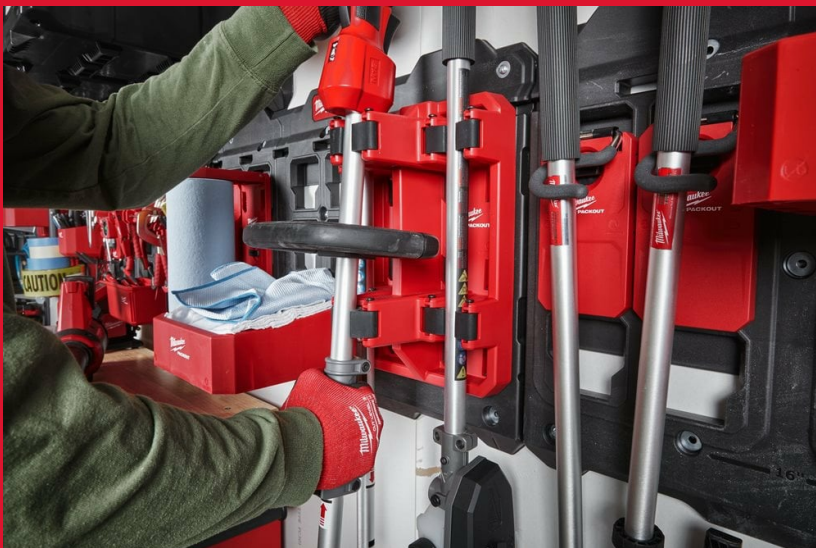

Packout Long Handled Storage

PACKOUT™ LONG HANDLED STORAGE

- Stores outdoor power equipment, Quik-Lok™ Tools and many more.
- Easy and quick access to your tools.
- Most secure and easy mounting with click & lock mechanism.
- Fully customise your shop according to your needs.
- Part of PACKOUT™ Shop Storage.

Article Number	4932480714
Capacity [kg]	23
Dimensions (mm)	178 x 241 x 356
Pack quantity	1

Type Stores outdoor power equipment, Quik-Lok™ Tools and many more.